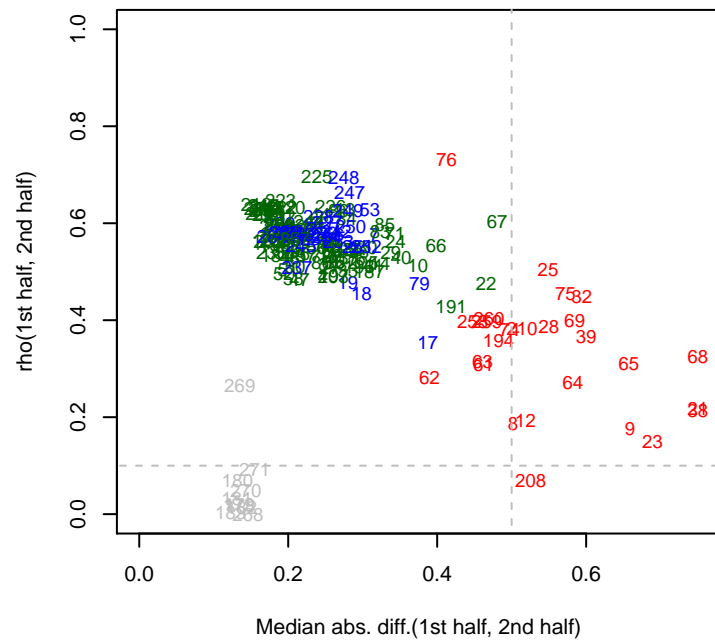

SynE mad12

SynE rho12

SynE rho(operons)

SynE GC effects

6/20/2015 SynE_ML6_set3 mad12

6/20/2015 SynE_ML6_set3 rho12

6/20/2015 SynE_ML6_set3 rho(operons)

6/20/2015 SynE_ML6_set3 GC effects