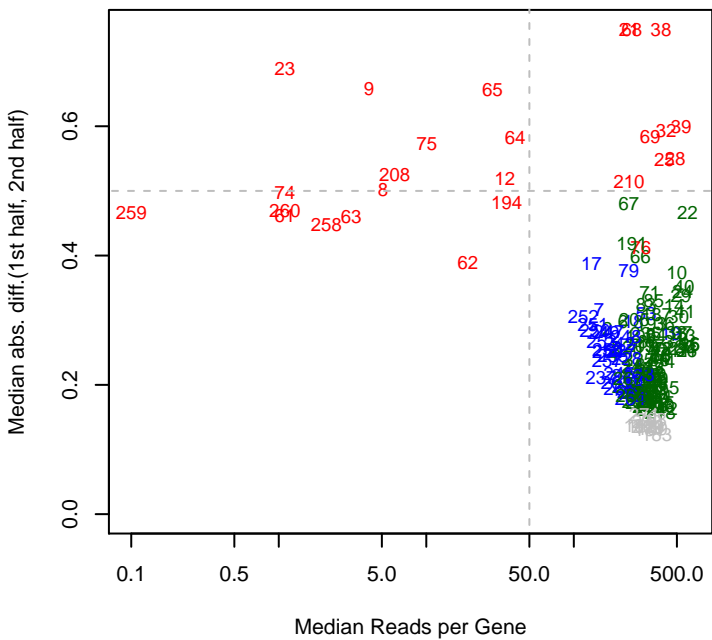

SynE mad12

SynE rho12

SynE rho(operons)

SynE GC effects

6/20/2015 SynE_ML6_set3 mad12

6/20/2015 SynE_ML6_set3 rho12

6/20/2015 SynE_ML6_set3 rho(operons)

6/20/2015 SynE_ML6_set3 GC effects