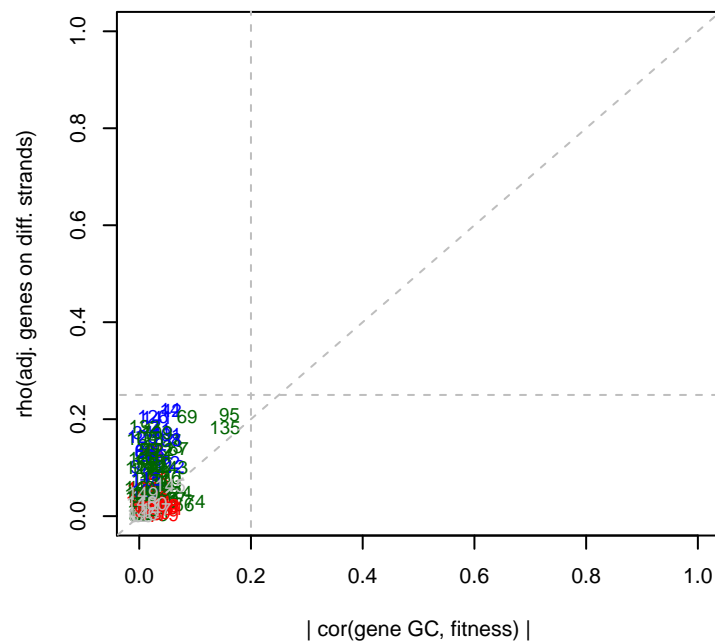

Ponti mad12**Ponti rho12****Ponti rho(operons)****Ponti GC effects**

29-Mar-17 Ponti_ML7_set1 mad12

29-Mar-17 Ponti_ML7_set1 rho12

29-Mar-17 Ponti_ML7_set1 rho(operons)

29-Mar-17 Ponti_ML7_set1 GC effects

8-May-17 Ponti_ML7_set2 mad12

8-May-17 Ponti_ML7_set2 rho12

8-May-17 Ponti_ML7_set2 rho(operons)

8-May-17 Ponti_ML7_set2 GC effects

8-May-17 Ponti_ML7_set3 mad12

8-May-17 Ponti_ML7_set3 rho12

8-May-17 Ponti_ML7_set3 rho(operons)