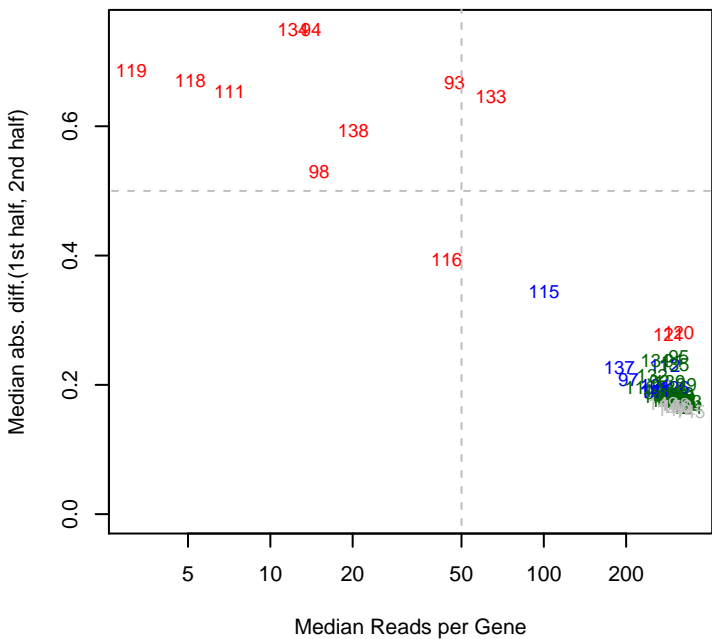

8-May-17 Ponti_ML7_set2 mad12

8-May-17 Ponti_ML7_set2 rho12

8-May-17 Ponti_ML7_set2 rho(operons)

8-May-17 Ponti_ML7_set2 GC effects

8-May-17 Ponti_ML7_set3 mad12

8-May-17 Ponti_ML7_set3 rho12

8-May-17 Ponti_ML7_set3 rho(operons)