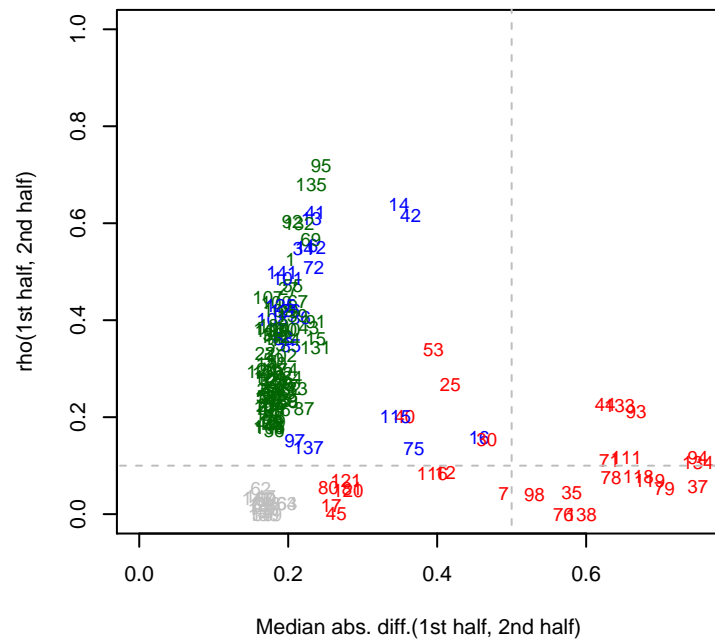

Ponti mad12**Ponti rho12****Ponti rho(operons)****Ponti GC effects**

29-Mar-17 Ponti_ML7_set1 mad12

29-Mar-17 Ponti_ML7_set1 rho12

29-Mar-17 Ponti_ML7_set1 rho(operons)

29-Mar-17 Ponti_ML7_set1 GC effects