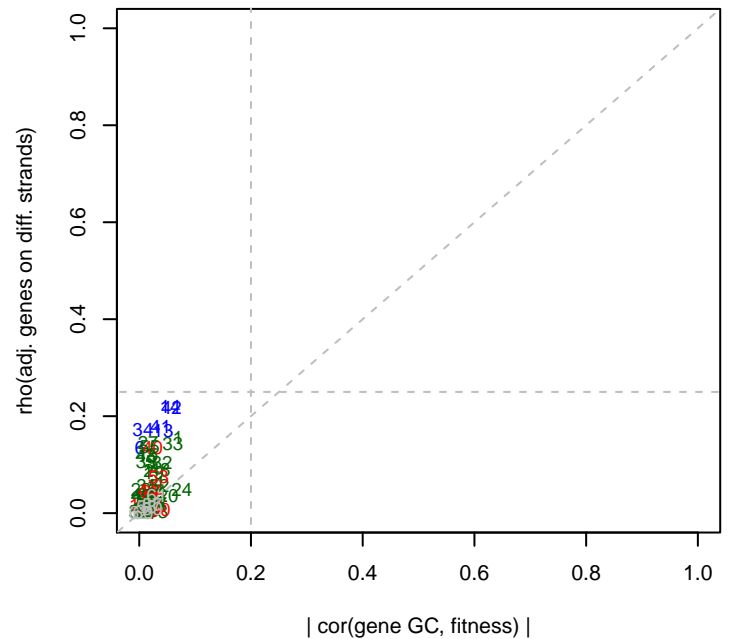

Ponti mad12**Ponti rho12****Ponti rho(operons)****Ponti GC effects**

29-Mar-17 Ponti_ML7_set1 mad12

29-Mar-17 Ponti_ML7_set1 rho12

29-Mar-17 Ponti_ML7_set1 rho(operons)

29-Mar-17 Ponti_ML7_set1 GC effects

8-May-17 Ponti_ML7_set2 mad12

8-May-17 Ponti_ML7_set2 rho12

8-May-17 Ponti_ML7_set2 rho(operons)

8-May-17 Ponti_ML7_set2 GC effects

8-May-17 Ponti_ML7_set3 mad12

8-May-17 Ponti_ML7_set3 rho12

8-May-17 Ponti_ML7_set3 rho(operons)