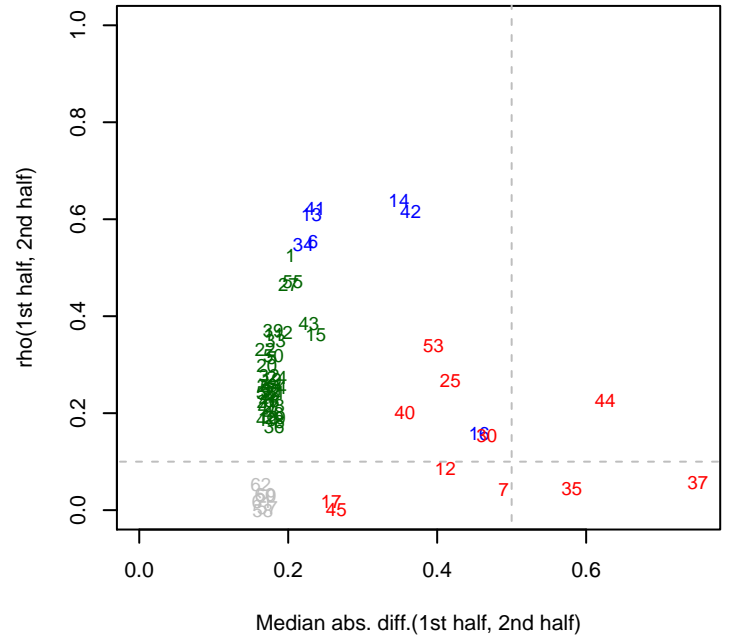

Ponti mad12**Ponti rho12****Ponti rho(operons)****Ponti GC effects**

29-Mar-17 Ponti_ML7_set1 mad12

29-Mar-17 Ponti_ML7_set1 rho12

29-Mar-17 Ponti_ML7_set1 rho(operons)

29-Mar-17 Ponti_ML7_set1 GC effects