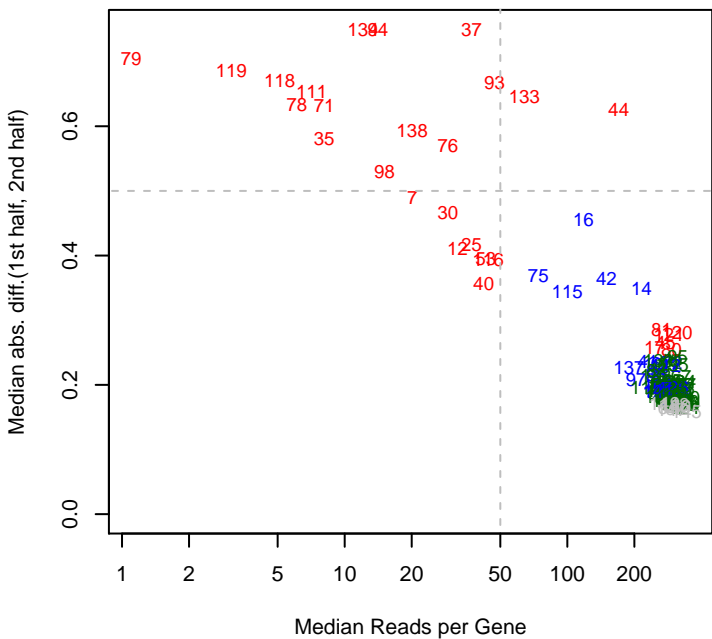

Ponti mad12**Ponti rho12****Ponti rho(operons)****Ponti GC effects**

29-Mar-17 Ponti_ML7_set1 mad12

29-Mar-17 Ponti_ML7_set1 rho12

29-Mar-17 Ponti_ML7_set1 rho(operons)

29-Mar-17 Ponti_ML7_set1 GC effects