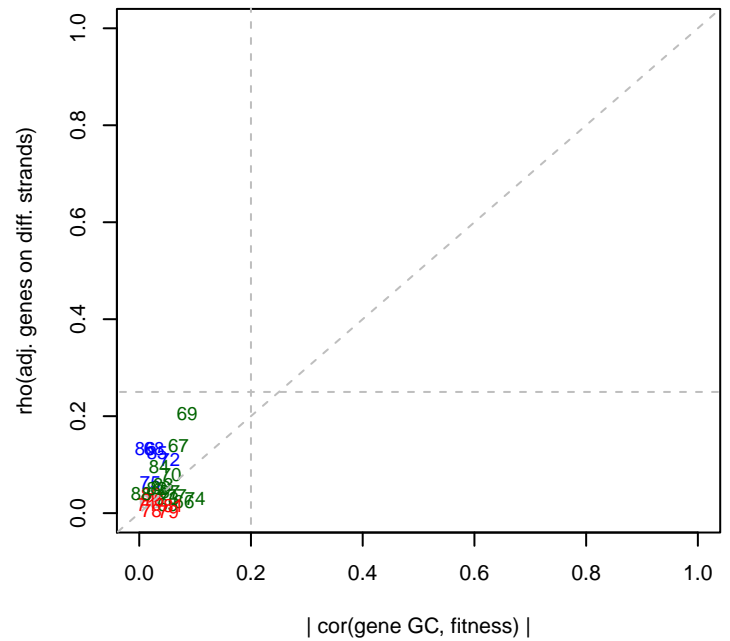

8-May-17 Ponti_ML7_set2 mad12

8-May-17 Ponti_ML7_set2 rho12

8-May-17 Ponti_ML7_set2 rho(operons)

8-May-17 Ponti_ML7_set2 GC effects

8-May-17 Ponti_ML7_set3 mad12

8-May-17 Ponti_ML7_set3 rho12

8-May-17 Ponti_ML7_set3 rho(operons)