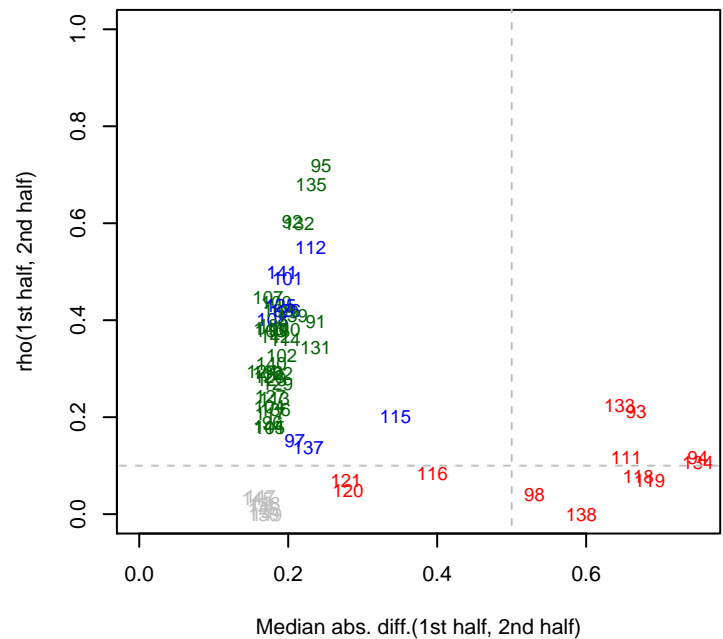

8-May-17 Ponti_ML7_set2 mad12

8-May-17 Ponti_ML7_set2 rho12

8-May-17 Ponti_ML7_set2 rho(operons)

8-May-17 Ponti_ML7_set2 GC effects

8-May-17 Ponti_ML7_set3 mad12

8-May-17 Ponti_ML7_set3 rho12

8-May-17 Ponti_ML7_set3 rho(operons)