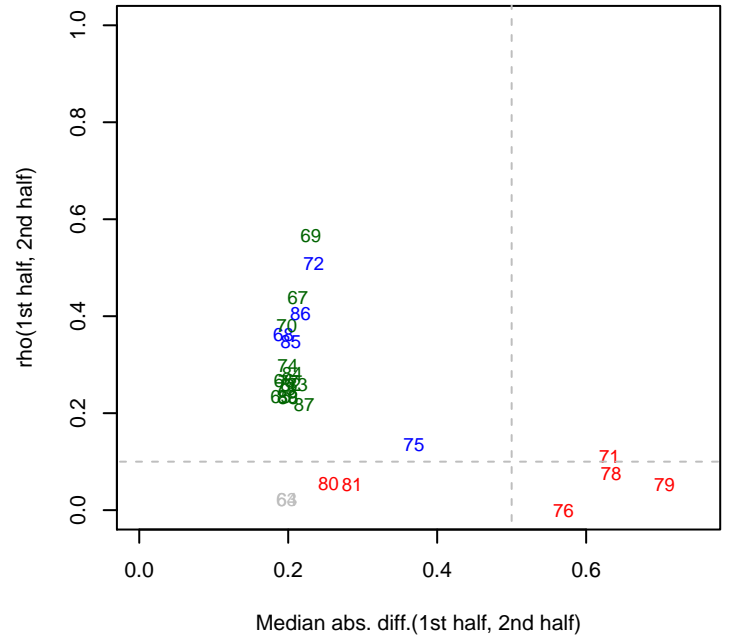

8-May-17 Ponti_ML7_set2 rho12