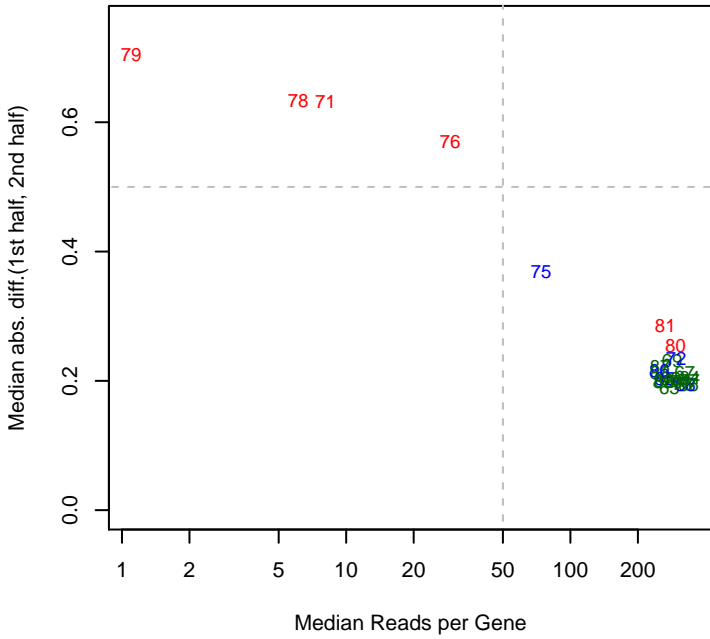

8-May-17 Ponti_ML7_set2 mad12