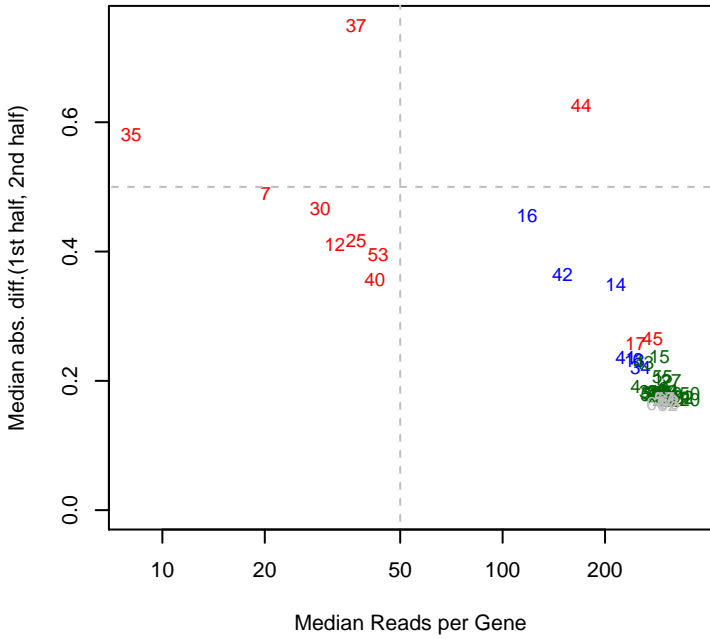

Ponti mad12**Ponti rho12****Ponti rho(operons)****Ponti GC effects**

29-Mar-17 Ponti_ML7_set1 mad12

29-Mar-17 Ponti_ML7_set1 rho12

29-Mar-17 Ponti_ML7_set1 rho(operons)

29-Mar-17 Ponti_ML7_set1 GC effects