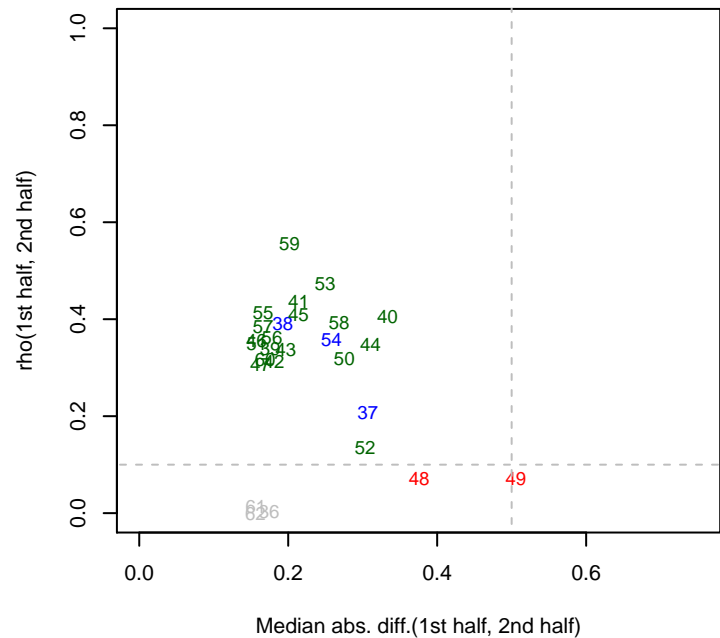

11/23/2014 Miya_ML3_set2 rho12