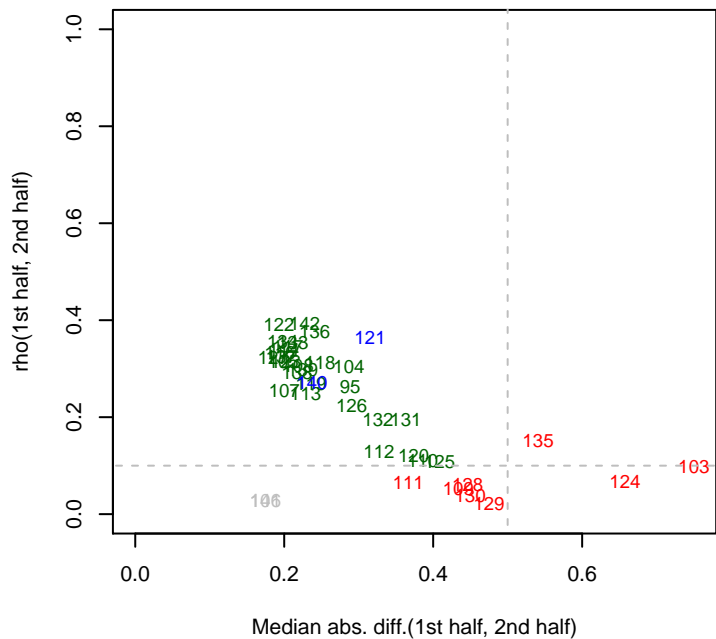

11/31/2014 Miya\_ML3\_set3 rho12

11/31/2014 Miya\_ML3\_set3 rho(operons)

11/31/2014 Miya\_ML3\_set3 GC effects

1/20/2015 Miya\_ML3\_set4 mad12

1/20/2015 Miya\_ML3\_set4 rho12

1/20/2015 Miya\_ML3\_set4 rho(operons)