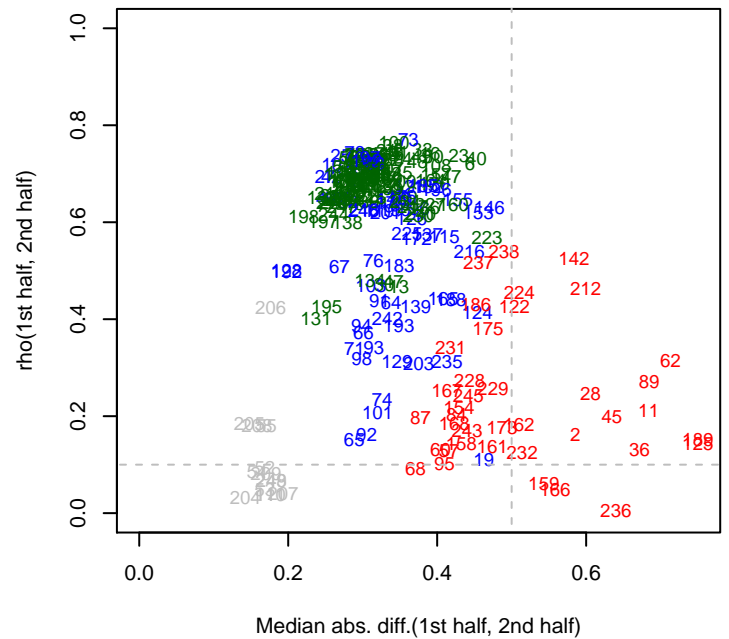

Caulo mad12**Caulo rho12****Caulo rho(operons)****Caulo GC effects**

22-Mar-17 Caulo_ML2_set2 mad12

22-Mar-17 Caulo_ML2_set2 rho12

22-Mar-17 Caulo_ML2_set2 rho(operons)

22-Mar-17 Caulo_ML2_set2 GC effects

1-May-17 Caulo_ML2_set3 mad12

1-May-17 Caulo_ML2_set3 rho12

1-May-17 Caulo_ML2_set3 rho(operons)

1-May-17 Caulo_ML2_set3 GC effects

1-May-17 Caulo_ML2_set4 mad12

1-May-17 Caulo_ML2_set4 rho12

1-May-17 Caulo_ML2_set4 rho(operons)