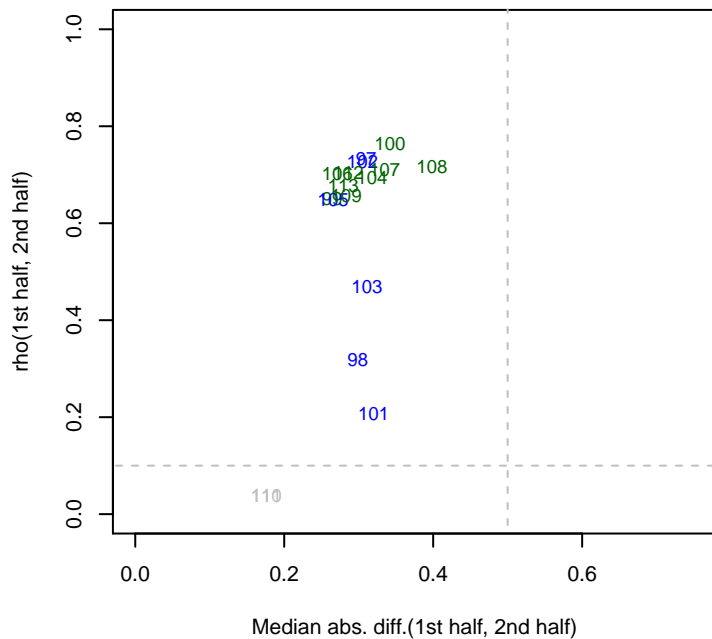

Caulo mad12**Caulo rho12****Caulo rho(operons)****Caulo GC effects**

22-Mar-17 Caulo_ML2_set2 mad12

22-Mar-17 Caulo_ML2_set2 rho12

22-Mar-17 Caulo_ML2_set2 rho(operons)

22-Mar-17 Caulo_ML2_set2 GC effects