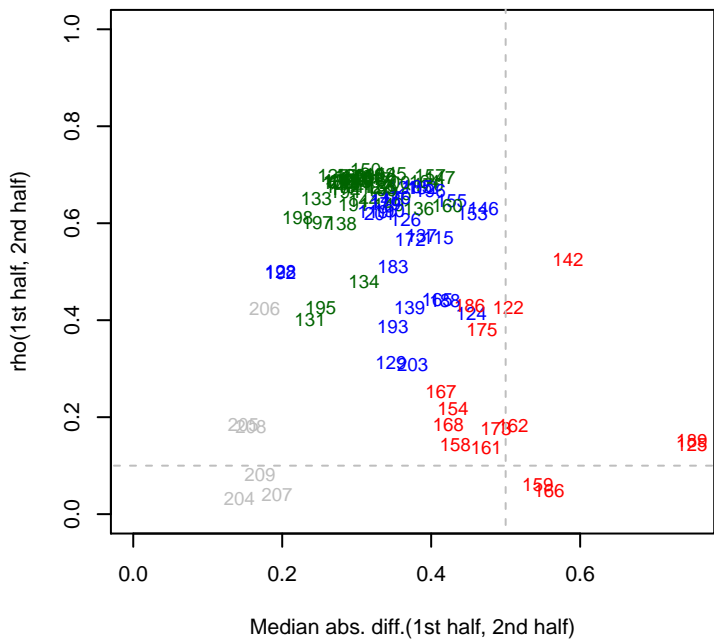

Caulo mad12**Caulo rho12****Caulo rho(operons)****Caulo GC effects**

22-Mar-17 Caulo_ML2_set2 mad12

22-Mar-17 Caulo_ML2_set2 rho12

22-Mar-17 Caulo_ML2_set2 rho(operons)

22-Mar-17 Caulo_ML2_set2 GC effects

1-May-17 Caulo_ML2_set3 mad12

1-May-17 Caulo_ML2_set3 rho12

1-May-17 Caulo_ML2_set3 rho(operons)

1-May-17 Caulo_ML2_set3 GC effects

1-May-17 Caulo_ML2_set4 mad12

1-May-17 Caulo_ML2_set4 rho12

1-May-17 Caulo_ML2_set4 rho(operons)