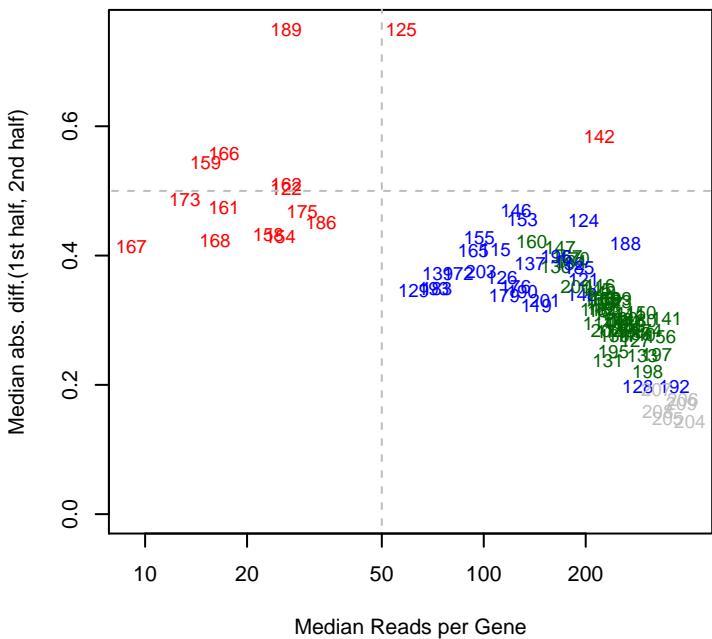

1-May-17 Caulo_ML2_set3 mad12