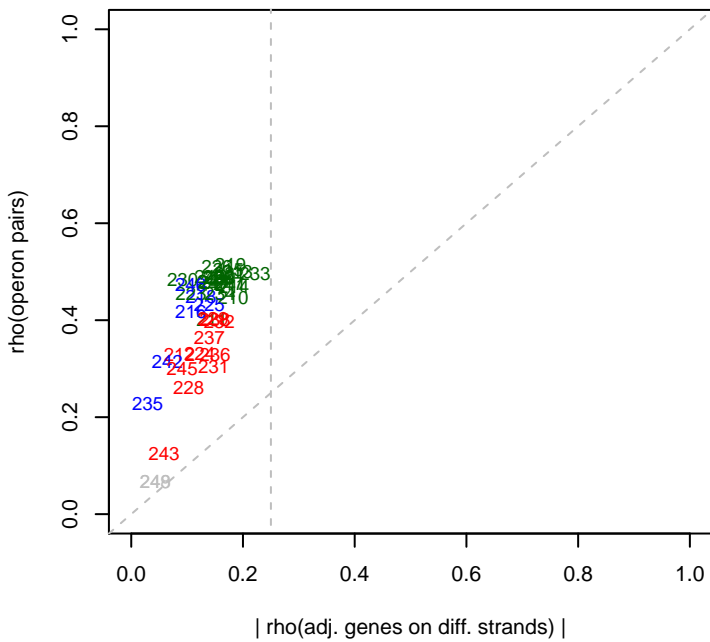

Caulo mad12**Caulo rho12****Caulo rho(operons)****Caulo GC effects**

22-Mar-17 Caulo_ML2_set2 mad12

22-Mar-17 Caulo_ML2_set2 rho12

22-Mar-17 Caulo_ML2_set2 rho(operons)

22-Mar-17 Caulo_ML2_set2 GC effects

1-May-17 Caulo_ML2_set3 mad12

1-May-17 Caulo_ML2_set3 rho12

1-May-17 Caulo_ML2_set3 rho(operons)

1-May-17 Caulo_ML2_set3 GC effects

1-May-17 Caulo_ML2_set4 mad12

1-May-17 Caulo_ML2_set4 rho12

1-May-17 Caulo_ML2_set4 rho(operons)

1-May-17 Caulo_ML2_set4 GC effects