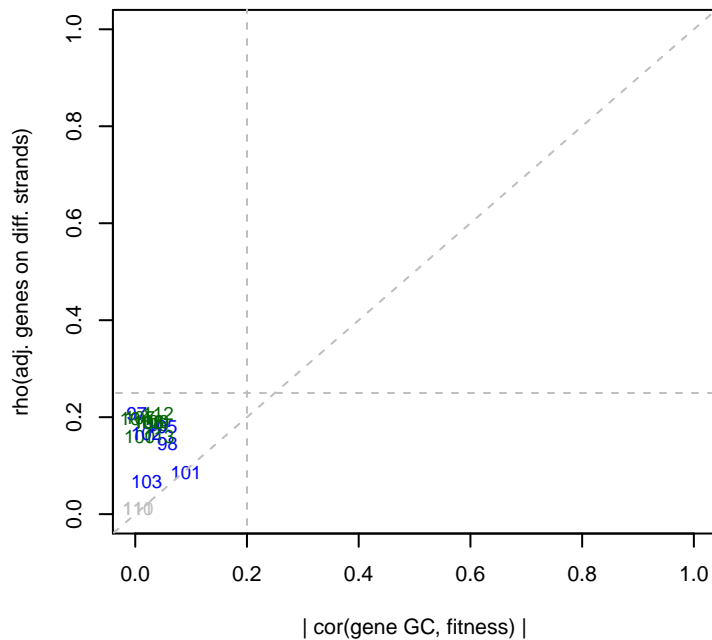

Caulo mad12**Caulo rho12****Caulo rho(operons)****Caulo GC effects**

22-Mar-17 Caulo_ML2_set2 mad12

22-Mar-17 Caulo_ML2_set2 rho12

22-Mar-17 Caulo_ML2_set2 rho(operons)

22-Mar-17 Caulo_ML2_set2 GC effects

1-May-17 Caulo_ML2_set3 mad12

1-May-17 Caulo_ML2_set3 rho12

1-May-17 Caulo_ML2_set3 rho(operons)

1-May-17 Caulo_ML2_set3 GC effects

1-May-17 Caulo_ML2_set4 mad12

1-May-17 Caulo_ML2_set4 rho12

1-May-17 Caulo_ML2_set4 rho(operons)