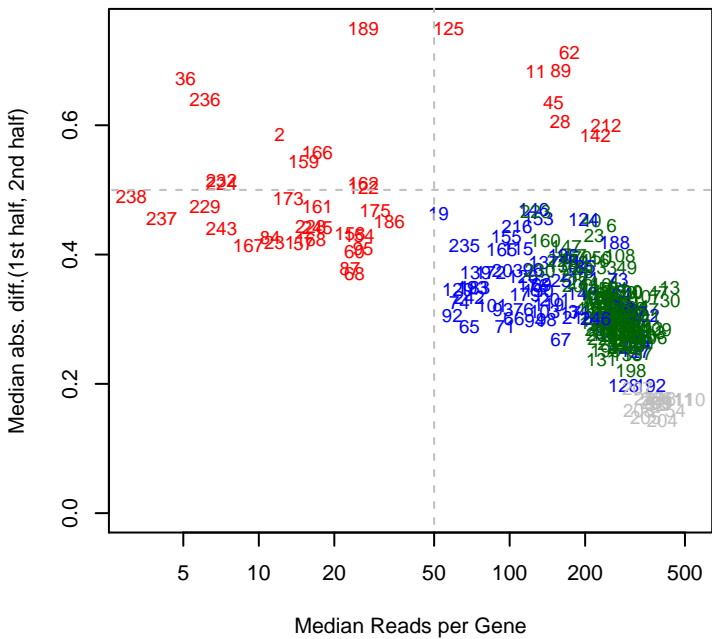

Caulo mad12**Caulo rho12****Caulo rho(operons)****Caulo GC effects**

22-Mar-17 Caulo_ML2_set2 mad12

22-Mar-17 Caulo_ML2_set2 rho12

22-Mar-17 Caulo_ML2_set2 rho(operons)

22-Mar-17 Caulo_ML2_set2 GC effects

1-May-17 Caulo_ML2_set3 mad12

1-May-17 Caulo_ML2_set3 rho12

1-May-17 Caulo_ML2_set3 rho(operons)

1-May-17 Caulo_ML2_set3 GC effects

1-May-17 Caulo_ML2_set4 mad12

1-May-17 Caulo_ML2_set4 rho12

1-May-17 Caulo_ML2_set4 rho(operons)