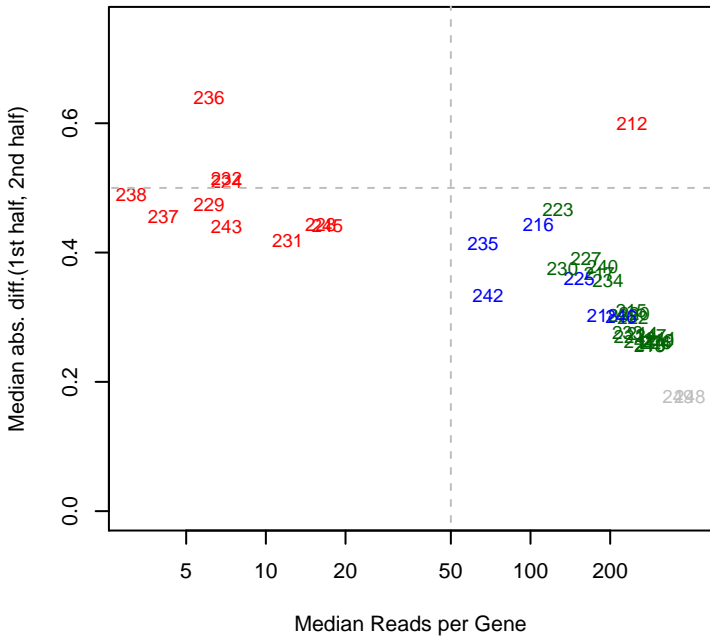

Caulo mad12**Caulo rho12****Caulo rho(operons)****Caulo GC effects**

22-Mar-17 Caulo_ML2_set2 mad12

22-Mar-17 Caulo_ML2_set2 rho12

22-Mar-17 Caulo_ML2_set2 rho(operons)

22-Mar-17 Caulo_ML2_set2 GC effects

1-May-17 Caulo_ML2_set3 mad12

1-May-17 Caulo_ML2_set3 rho12

1-May-17 Caulo_ML2_set3 rho(operons)

1-May-17 Caulo_ML2_set3 GC effects

1-May-17 Caulo_ML2_set4 mad12

1-May-17 Caulo_ML2_set4 rho12

1-May-17 Caulo_ML2_set4 rho(operons)