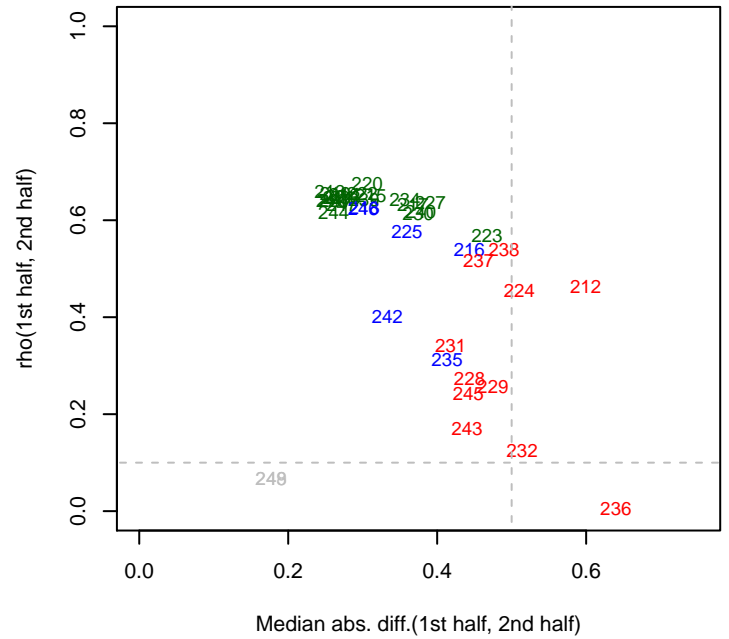

1-May-17 Caulo_ML2_set3 mad12

1-May-17 Caulo_ML2_set3 rho12

1-May-17 Caulo_ML2_set3 rho(operons)

1-May-17 Caulo_ML2_set3 GC effects

1-May-17 Caulo_ML2_set4 mad12

1-May-17 Caulo_ML2_set4 rho12

1-May-17 Caulo_ML2_set4 rho(operons)